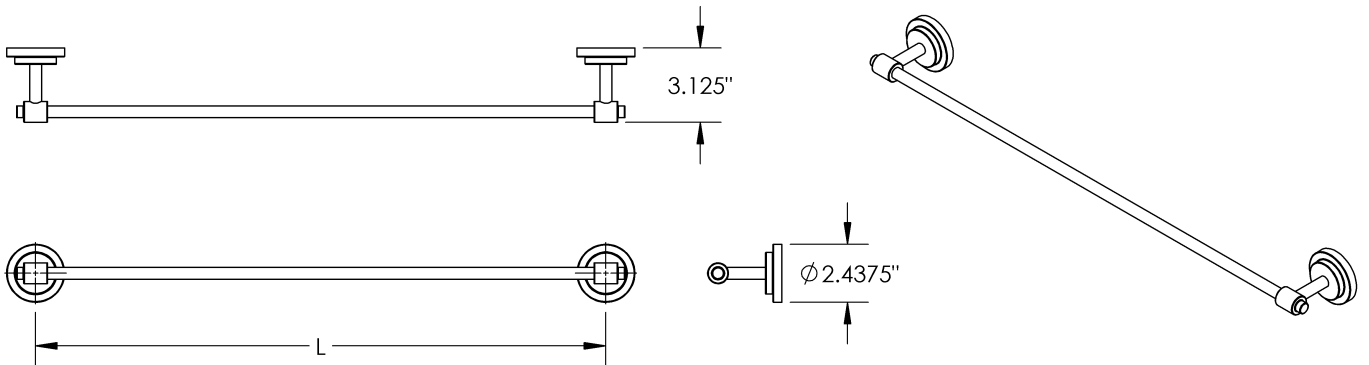

Length

18" | 24"

Diameter

6"

Material

Zinc Alloy

Trier - Towel Bar

MECHANICAL DATA

INSTALLATION

Includes stainless steel screws to install into adequate structural blocking

HARDWARE

Quantity : 4

Quantity : 4

Quantity : 1

PRODUCT FAMILY