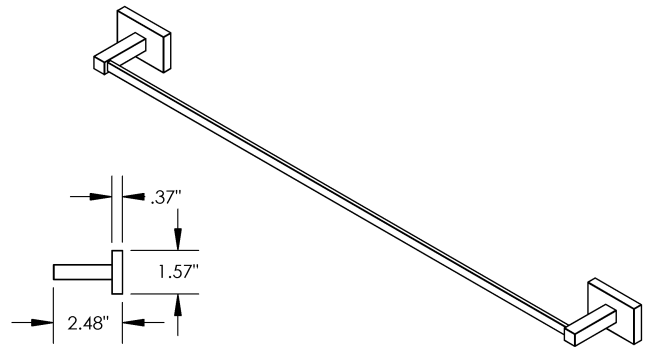

MECHANICAL DATA

INSTALLATION

Includes stainless steel screws to install into adequate structural blocking

HARDWARE

Quantity : 4

Quantity : 4

Quantity : 1

PRODUCT FAMILY