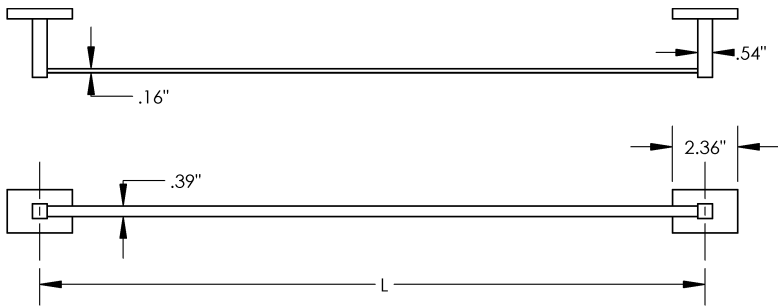

MECHANICAL DATA

INSTALLATION

Includes stainless steel screws to install into adequate structural blocking

HARDWARE

Quantity : 4

Quantity : 4

Quantity : 1

PRODUCT FAMILY