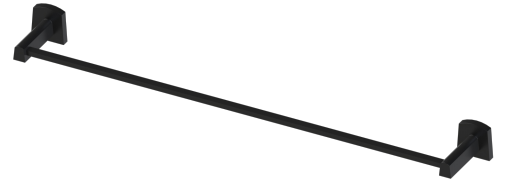

ABBREVIATION LEGEND

Standard Finish

Custom Finish

Length
24"

Material
Brass

Urk - Towel Bar