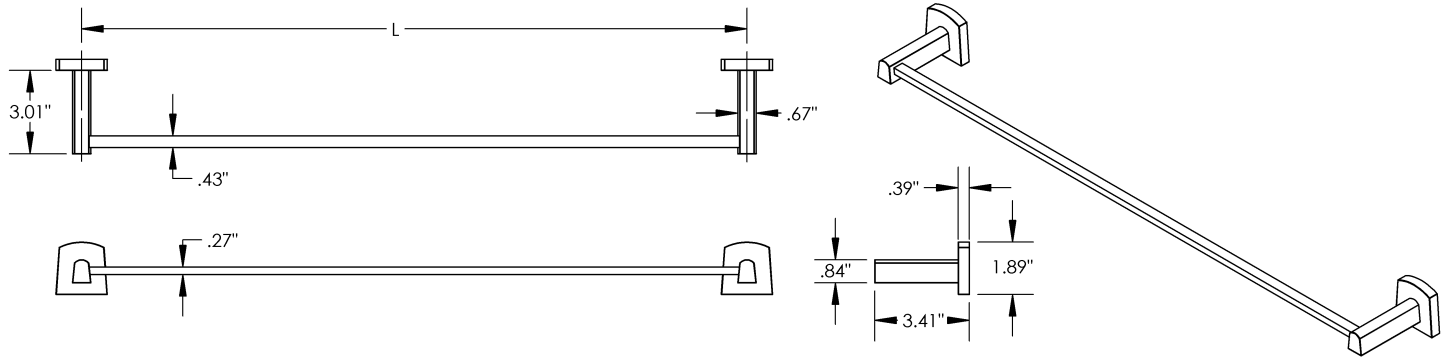

MECHANICAL DATA

INSTALLATION

Includes stainless steel screws to install into adequate structural blocking

HARDWARE

Quantity : 4

Quantity : 4

Quantity : 1

PRODUCT FAMILY