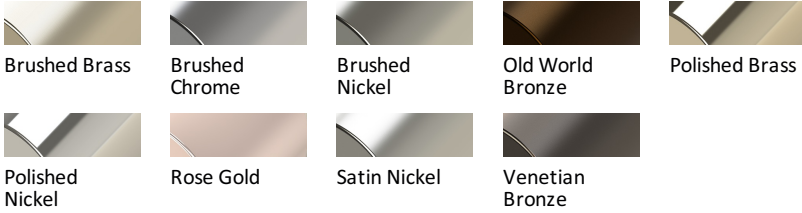

### Standard Finish

Chrome      Matte Black      Satin

### Custom Finish

Brushed Brass      Brushed Chrome      Brushed Nickel      Old World Bronze      Polished Brass  
Polished Nickel      Rose Gold      Satin Nickel      Venetian Bronze

**Length**  
18" | 24"