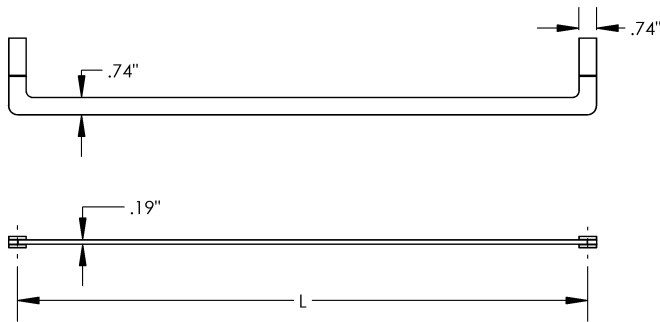

Length
18" | 24"

Material
Brass

Yoto - Towel Bar

MECHANICAL DATA

INSTALLATION

Includes stainless steel screws to install into adequate structural blocking

HARDWARE

Quantity : 4