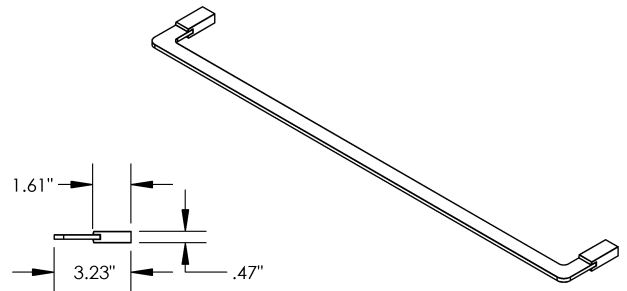

Length
18" | 24"

Material
Brass

Yoto - Towel Bar

MECHANICAL DATA

INSTALLATION

Includes stainless steel screws to install into adequate structural blocking

HARDWARE

Quantity : 4