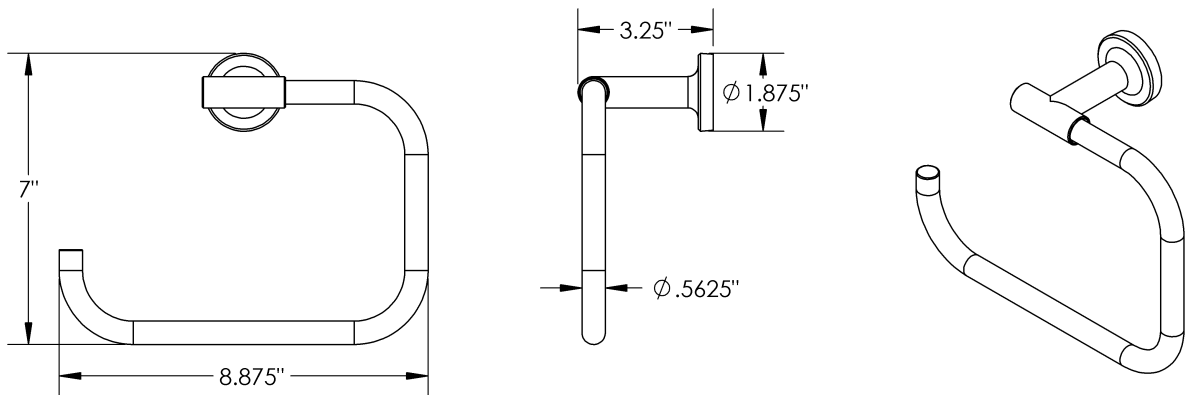

Length

18" | 24" | 30"

Diameter

8"

Material

Metal

Aater - Towel Bar

MECHANICAL DATA

INSTALLATION

Includes stainless steel screws to install into adequate structural blocking

HARDWARE

Quantity : 2

Quantity : 2

Quantity : 1

PRODUCT FAMILY