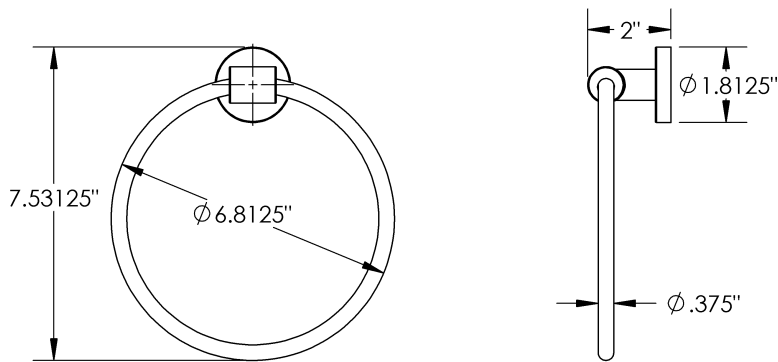

Length	Diameter	Material
18" 24"	6"	Metal

Amber - Towel Bar

MECHANICAL DATA

INSTALLATION

Includes stainless steel screws to install into adequate structural blocking

HARDWARE

Quantity : 2

Quantity : 2