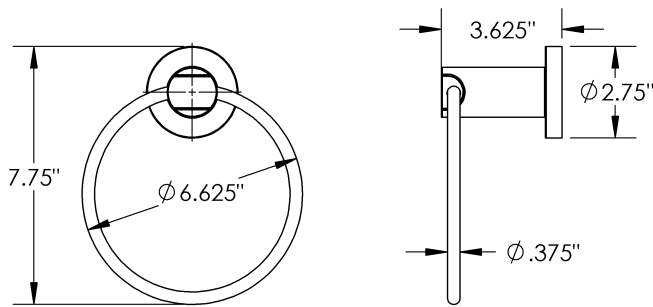

Length	Diameter	Material
24"	6"	Zinc Alloy

MECHANICAL DATA

INSTALLATION

Includes stainless steel screws to install into adequate structural blocking

HARDWARE

Quantity : 2

Quantity : 2

Quantity : 1