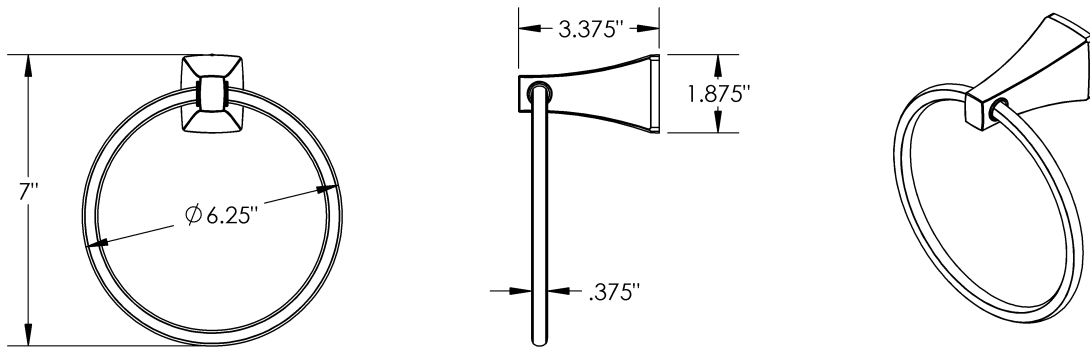

MECHANICAL DATA

INSTALLATION

Includes stainless steel screws to install into adequate structural blocking

HARDWARE

Quantity : 2

Quantity : 2

Quantity : 1

PRODUCT FAMILY