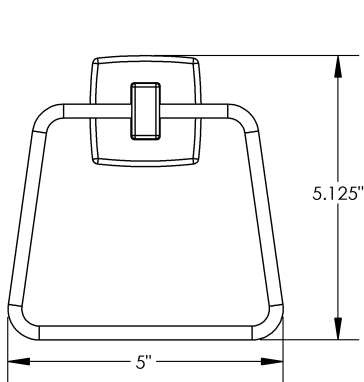

Length

18" | 24" | 30"

Diameter

5"

Material

Stainless Steel

Jeju - Towel Bar

MECHANICAL DATA