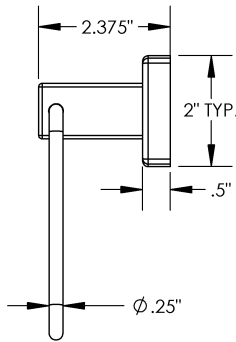

Length

18" | 24" | 30"

Diameter

5"

Material

Stainless Steel

Jeju - Towel Bar

MECHANICAL DATA

INSTALLATION

Includes stainless steel screws to install into adequate structural blocking

HARDWARE

Quantity : 2

Quantity : 2

Quantity : 1

PRODUCT FAMILY