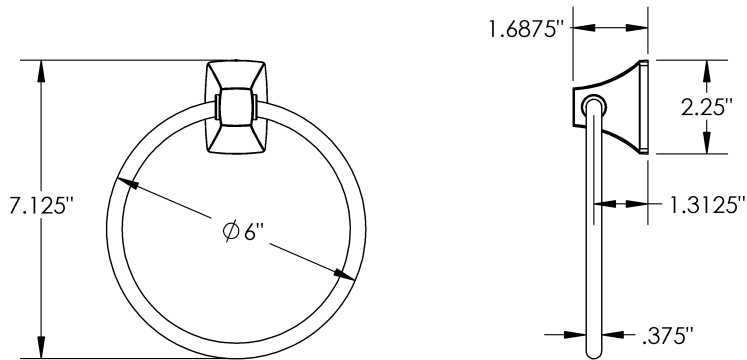

Length

18" | 24" | 30" | 36"

Diameter

6"

Material

Zinc Alloy

Mete - Towel Bar

MECHANICAL DATA