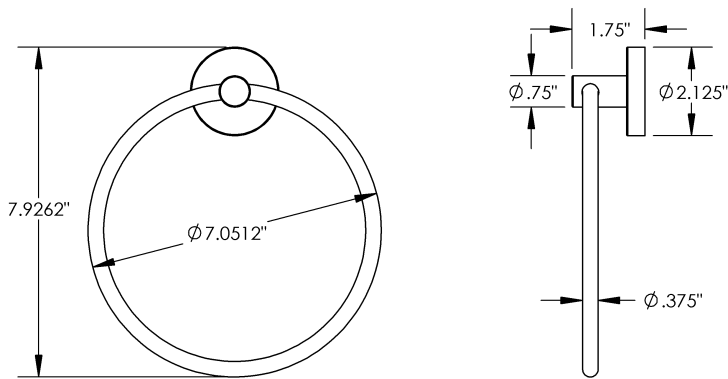

Length

18" | 24" | 32"

Diameter

7"

Material

Metal

Siple - Towel Bar

MECHANICAL DATA