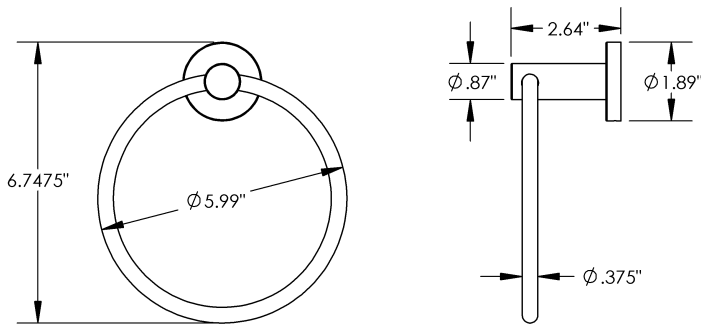

Length
18" | 24"

Diameter
6"

Material
Metal

Stor - Towel Bar

MECHANICAL DATA

INSTALLATION

Includes stainless steel screws to install into adequate structural blocking

HARDWARE