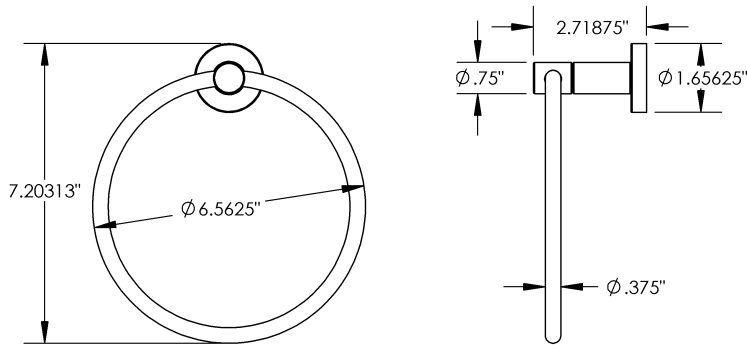

Length	Diameter	Material
18" 24"	7"	Metal

Tino - Towel Bar

MECHANICAL DATA

INSTALLATION

Includes stainless steel screws to install into adequate structural blocking

HARDWARE

Quantity : 2

Quantity : 2