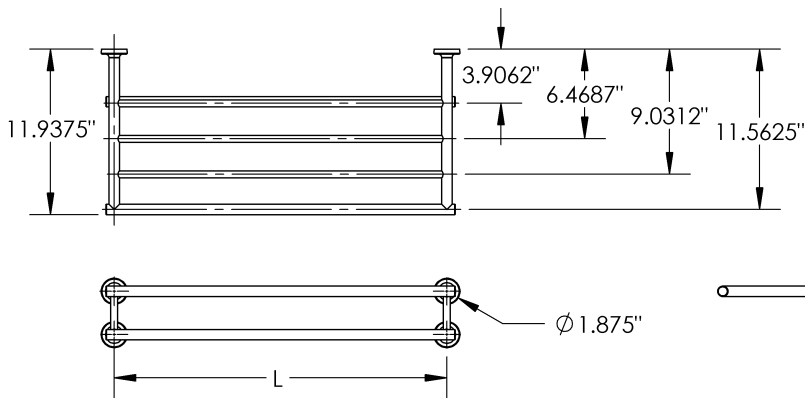

Length

18" | 24" | 30"

Diameter

8"

Material

Metal

Aater - Towel Bar

MECHANICAL DATA

INSTALLATION

Includes stainless steel screws to install into adequate structural blocking

HARDWARE

Quantity : 8

Quantity : 8

Quantity : 1

PRODUCT FAMILY