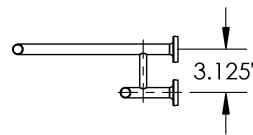

Length

18" | 24" | 30"

Diameter

8"

Material

Metal

Aater - Towel Bar

MECHANICAL DATA