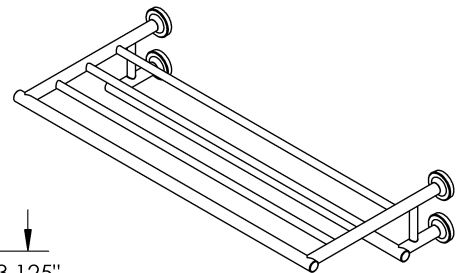

Length

18" | 24" | 30"

Diameter

8"

Material

Metal

Aater - Towel Bar

MECHANICAL DATA

INSTALLATION

Includes stainless steel screws to install into adequate structural blocking

HARDWARE

Quantity : 8

Quantity : 8

Quantity : 1

PRODUCT FAMILY