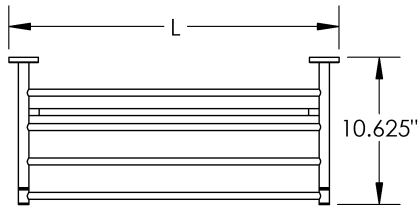

Length	Diameter	Material
18" 24" 32"	7"	Metal

Siple - Towel Bar

MECHANICAL DATA

INSTALLATION

Includes stainless steel screws to install into adequate structural blocking

HARDWARE

Quantity : 4

Quantity : 4