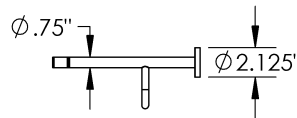

Length	Diameter	Material
18" 24" 32"	7"	Metal

Siple - Towel Bar

MECHANICAL DATA

INSTALLATION

Includes stainless steel screws to install into adequate structural blocking

HARDWARE

Quantity : 4

Quantity : 4