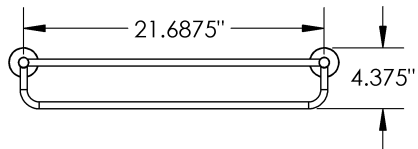

Length	Diameter	Material
18" 24" 32"	7"	Metal

Siple - Towel Bar

MECHANICAL DATA

INSTALLATION

Includes stainless steel screws to install into adequate structural blocking

HARDWARE

Quantity : 4

Quantity : 4