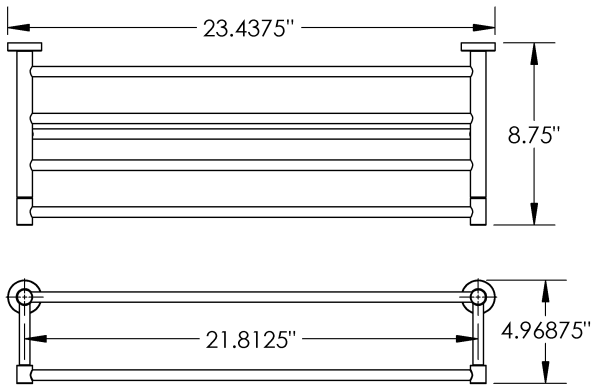

### Custom Finish

Brushed Brass      Brushed Chrome      Brushed Nickel      Old World Bronze      Polished Brass

Polished Nickel      Rose Gold      Satin Nickel      Venetian Bronze

Length	Diameter	Material
18"   24"	7"	Metal

## MECHANICAL DATA