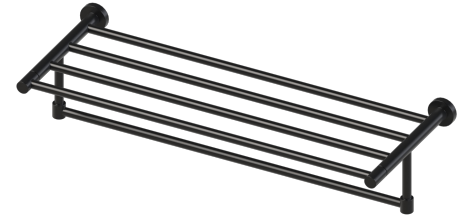

### Standard Finish

Chrome      Matte Black      Satin

### Custom Finish

Brushed Brass      Brushed Chrome      Brushed Nickel      Old World Bronze      Polished Brass

Polished Nickel      Rose Gold      Satin Nickel      Venetian Bronze

Length	Diameter	Material
18"   24"	7"	Metal

## Tino - Towel Bar