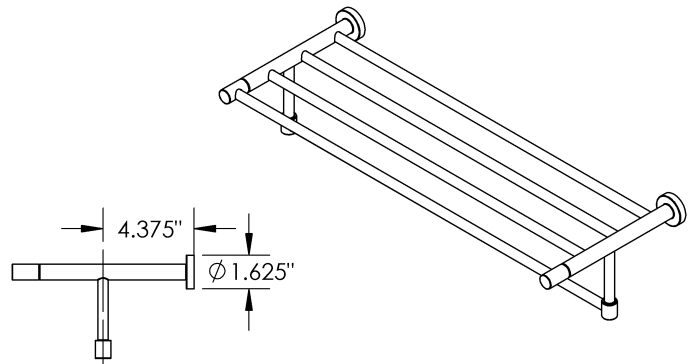

MECHANICAL DATA