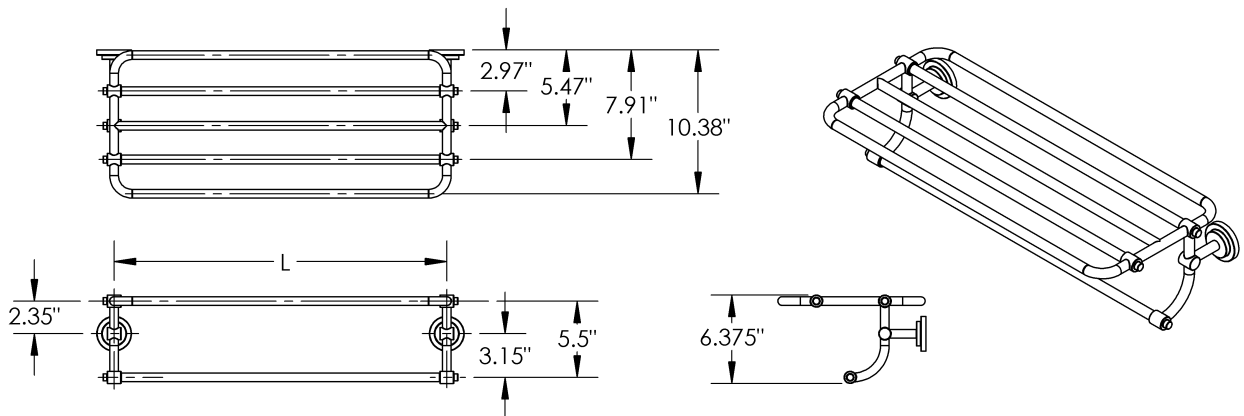

Length
18" | 24"

Diameter
6"

Material
Zinc Alloy

Trier - Towel Bar

MECHANICAL DATA

INSTALLATION

Includes stainless steel screws to install into adequate structural blocking

HARDWARE