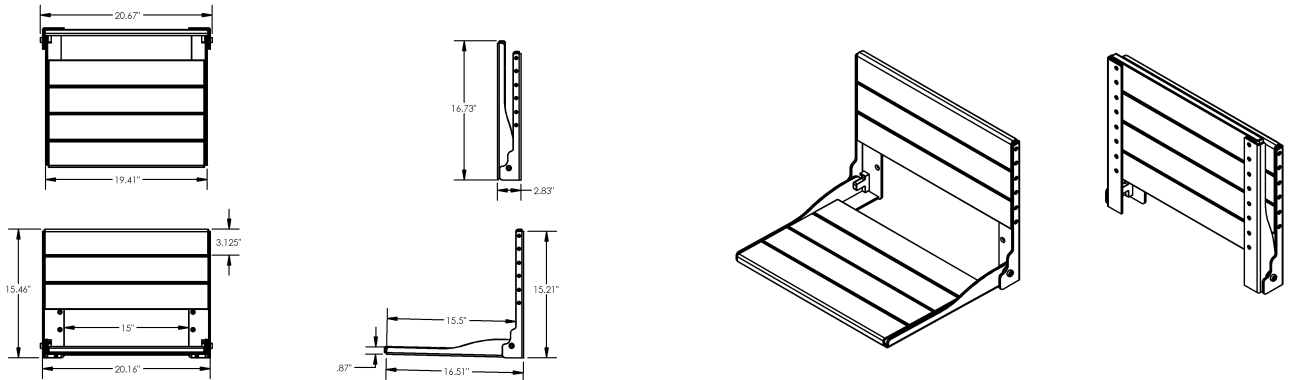

Length	Product Type	Material	Width
20"	Standard	Stainless Steel	17"

Shower Seat-1100 lbs

MECHANICAL DATA

INSTALLATION

Includes stainless steel screws to install into adequate structural blocking

HARDWARE

Quantity : 12