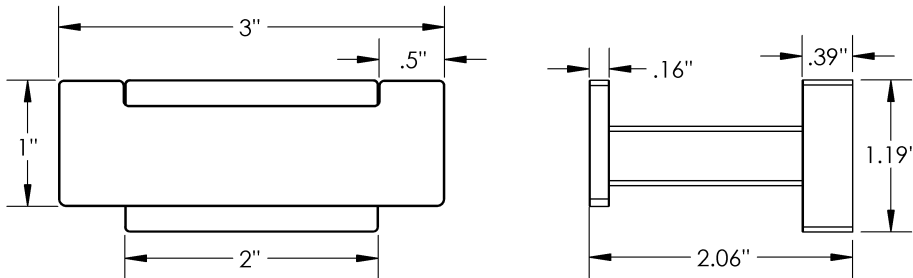

Product Type | Material

Dual | Brass

Tori - Robe Hook

MECHANICAL DATA

INSTALLATION

Includes stainless steel screws to install into adequate structural blocking

HARDWARE

Quantity : 2