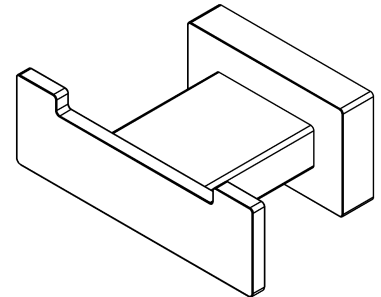

Product Type | Material

Dual | Brass

Tori - Robe Hook

MECHANICAL DATA

INSTALLATION

Includes stainless steel screws to install into adequate structural blocking

HARDWARE

Quantity : 2