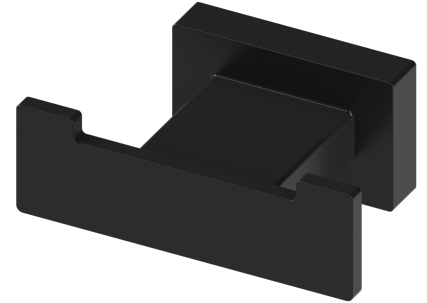

ABBREVIATION LEGEND

Standard Finish

Chrome Matte Black Satin

Custom Finish

Brushed Brass Brushed Chrome Brushed Nickel Old World Bronze Polished Brass

Polished Nickel Rose Gold Satin Nickel Venetian Bronze

Product Type | Material

Dual | Brass

Tori - Robe Hook

MECHANICAL DATA

INSTALLATION

Includes stainless steel screws to install into adequate structural blocking

HARDWARE

Quantity : 2