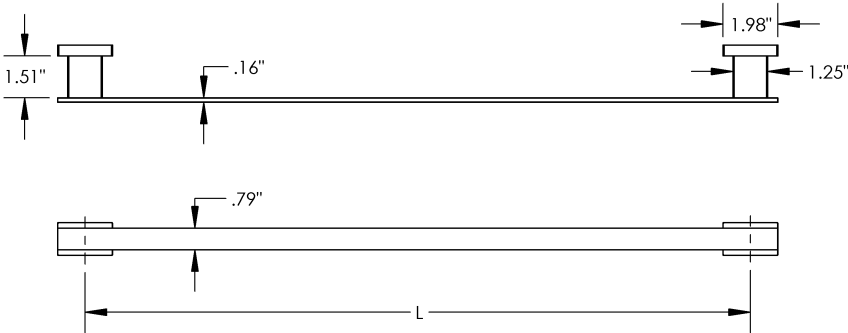

Length

18" | 24"

Material

Brass

Tori - Towel Bar

MECHANICAL DATA

INSTALLATION

Includes stainless steel screws to install into adequate structural blocking