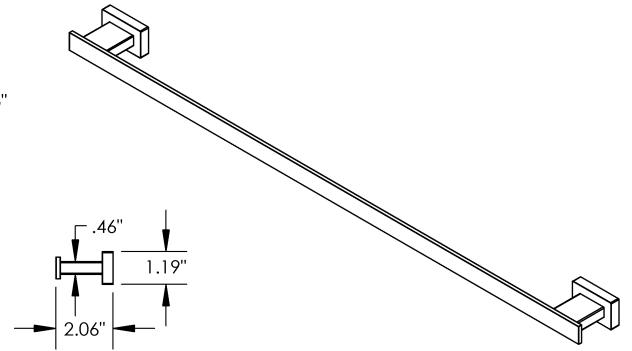

Length

18" | 24"

Material

Brass

Tori - Towel Bar

MECHANICAL DATA

INSTALLATION

Includes stainless steel screws to install into adequate structural blocking