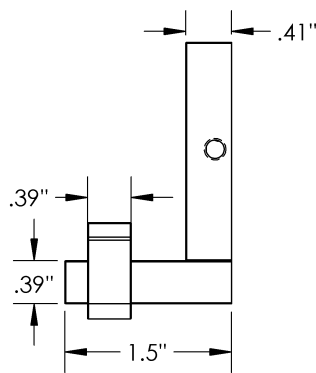

Product Type

Dual

Material

Brass

Alta - Robe Hook

MECHANICAL DATA

INSTALLATION

Includes stainless steel screws to install into adequate structural blocking