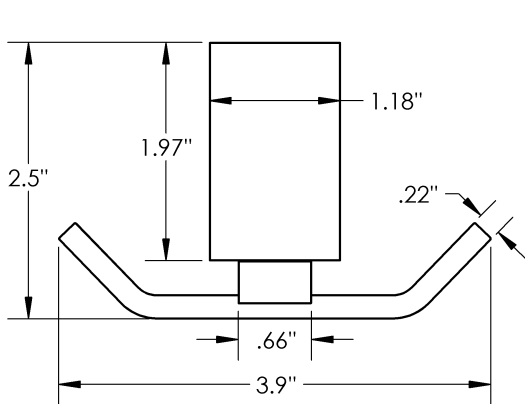

Product Type

Dual

Material

Brass

Alta - Robe Hook

MECHANICAL DATA

INSTALLATION

Includes stainless steel screws to install into adequate structural blocking