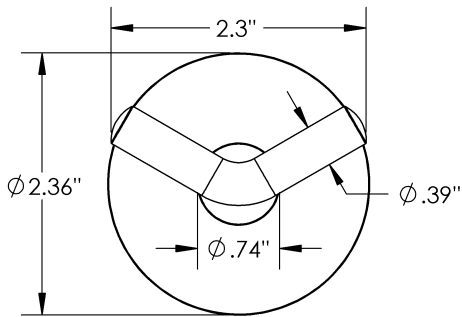

Product Type

Dual

Material

Brass

MECHANICAL DATA

INSTALLATION

Includes stainless steel screws to install into adequate structural blocking

HARDWARE