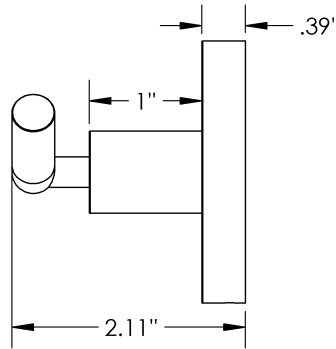

Product Type

Dual

Material

Brass

MECHANICAL DATA

INSTALLATION

Includes stainless steel screws to install into adequate structural blocking

HARDWARE