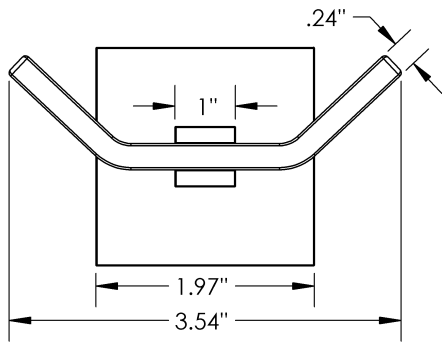

Product Type Material

Dual Brass

Gen - Robe Hook

MECHANICAL DATA

INSTALLATION

Includes stainless steel screws to install into adequate structural blocking

HARDWARE

Quantity : 2