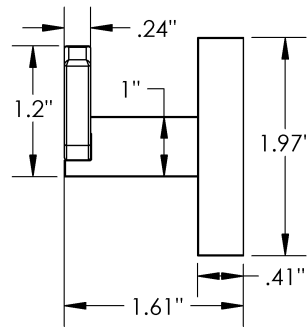

Product Type Material

Dual Brass

Gen - Robe Hook

MECHANICAL DATA

INSTALLATION

Includes stainless steel screws to install into adequate structural blocking

HARDWARE

Quantity : 2