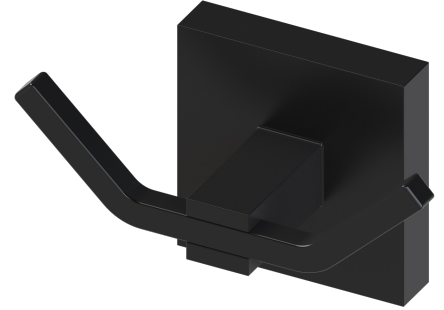

EL YOKU

ABBREVIATION LEGEND

Standard Finish

Chrome Matte Black Satin

Custom Finish

Brushed Brass Brushed Chrome Brushed Nickel Old World Bronze Polished Brass

Polished Nickel Rose Gold Satin Nickel Venetian Bronze

Product Type Material

Dual Brass

Gen - Robe Hook

MECHANICAL DATA

INSTALLATION

Includes stainless steel screws to install into adequate structural blocking

HARDWARE

Quantity : 2