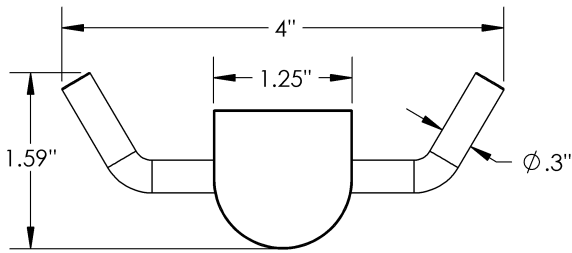

Product Type | Material

Dual | Brass

Waya - Robe Hook

MECHANICAL DATA

INSTALLATION

Includes stainless steel screws to install into adequate structural blocking

HARDWARE

Quantity : 2