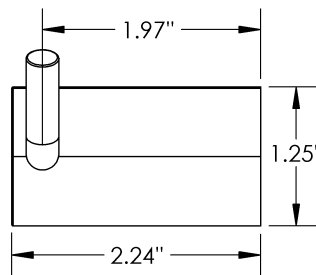

Product Type | Material

Dual | Brass

Waya - Robe Hook

MECHANICAL DATA

INSTALLATION

Includes stainless steel screws to install into adequate structural blocking

HARDWARE

Quantity : 2