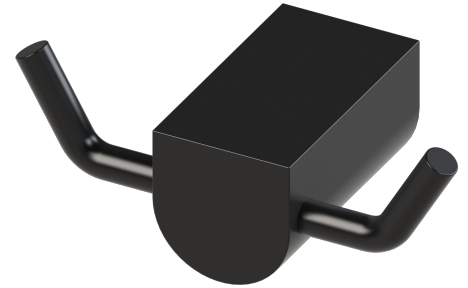

EL YOKU

ABBREVIATION LEGEND

Standard Finish

Chrome Matte Black Satin

Custom Finish

Brushed Brass Brushed Chrome Brushed Nickel Old World Bronze Polished Brass

Polished Nickel Rose Gold Satin Nickel Venetian Bronze

Product Type | Material

Dual | Brass

Waya - Robe Hook

MECHANICAL DATA

INSTALLATION

Includes stainless steel screws to install into adequate structural blocking

HARDWARE

Quantity : 2