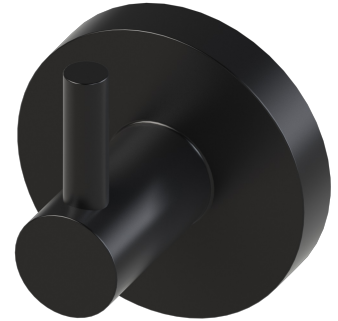

EL YOKU

ABBREVIATION LEGEND

Standard Finish

Chrome Matte Black Satin

Custom Finish

Brushed Brass Brushed Chrome Brushed Nickel Old World Bronze Polished Brass

Polished Nickel Rose Gold Satin Nickel Venetian Bronze

Product Type

Single

Material

Brass

Pente - Robe Hook

MECHANICAL DATA

INSTALLATION

Includes stainless steel screws to install into adequate structural blocking