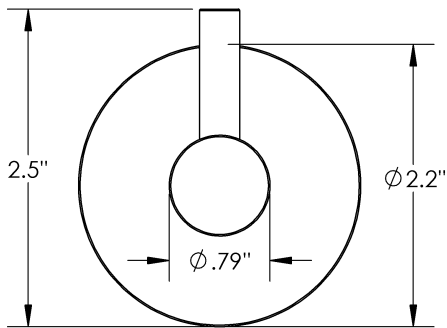

Product Type

Single

Material

Brass

Pente - Robe Hook

MECHANICAL DATA

INSTALLATION

Includes stainless steel screws to install into adequate structural blocking