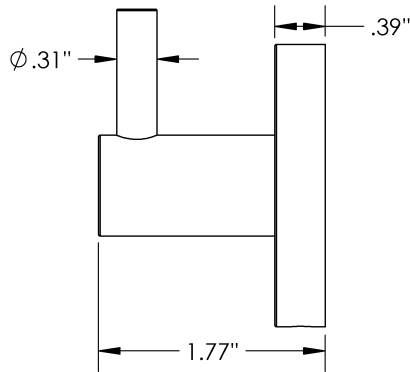

Product Type

Single

Material

Brass

Pente - Robe Hook

MECHANICAL DATA

INSTALLATION

Includes stainless steel screws to install into adequate structural blocking