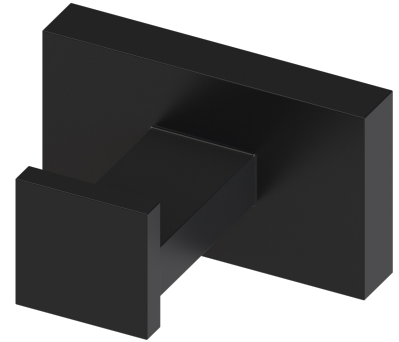

ABBREVIATION LEGEND

Standard Finish

Custom Finish

Product Type

Single

Material

Brass

MECHANICAL DATA

INSTALLATION

Includes stainless steel screws to install into adequate structural blocking

HARDWARE

Quantity : 2

Quantity : 2

Quantity : 1

PRODUCT FAMILY