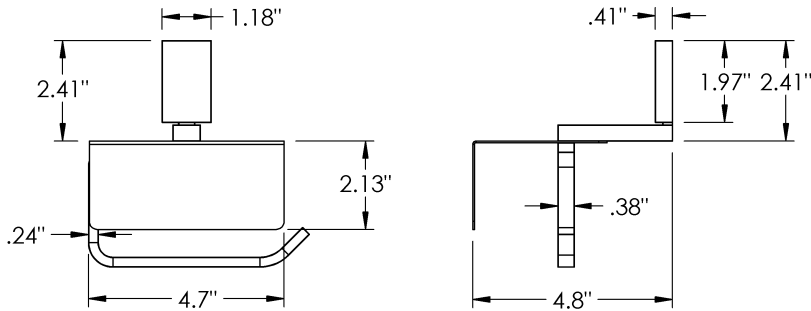

Product Type

Single

Material

Brass

Product Style

Hooded | Ring

Alta - Toilet Paper Holder

MECHANICAL DATA

INSTALLATION

Includes stainless steel screws to install into adequate structural blocking

HARDWARE

Quantity : 2

Quantity : 2

Quantity : 1

PRODUCT FAMILY