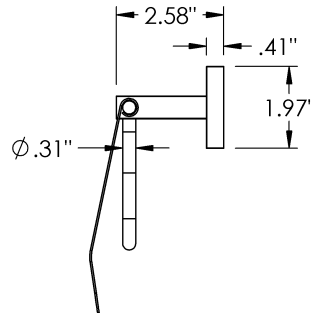

Single

Material

Brass

Product Style

Hooded | Ring

Gen - Toilet Paper Holder

MECHANICAL DATA

INSTALLATION

Includes stainless steel screws to install into adequate structural blocking

HARDWARE

Quantity : 2

Quantity : 2

Quantity : 1

PRODUCT FAMILY