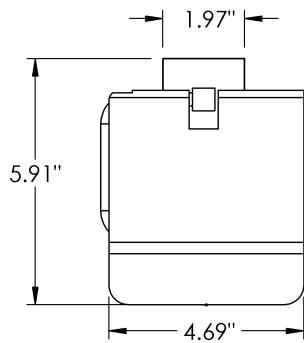

Single

Material

Brass

Product Style

Hooded | Ring

Gen - Toilet Paper Holder

MECHANICAL DATA

INSTALLATION