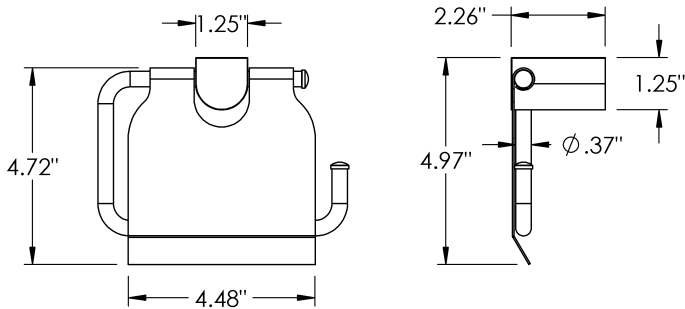

Product Type	Material	Product Style
Single	Brass	Hooded Ring

Way - Toilet Paper Holder

MECHANICAL DATA

INSTALLATION

Includes stainless steel screws to install into adequate structural blocking

HARDWARE

Quantity : 2