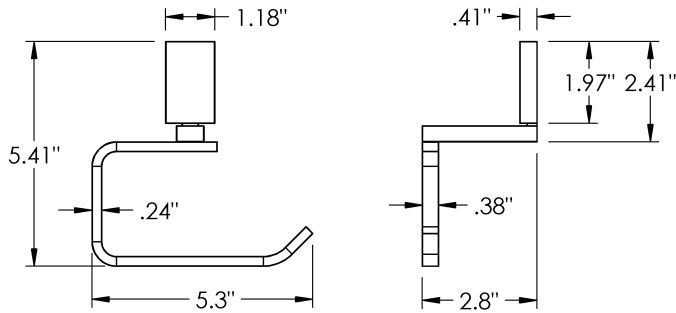

Product Type

Single

Material

Brass

Product Style

Hooded | Ring

Alta - Toilet Paper Holder

MECHANICAL DATA