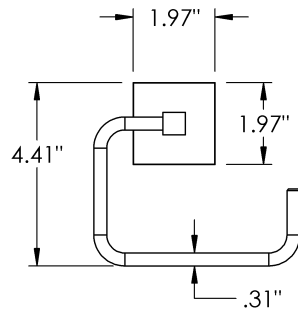

Product Type

Single

Material

Brass

Product Style

Hooded | Ring

Gen - Toilet Paper Holder

MECHANICAL DATA

INSTALLATION

Includes stainless steel screws to install into adequate structural blocking

HARDWARE

Quantity : 2

Quantity : 2

Quantity : 1

PRODUCT FAMILY