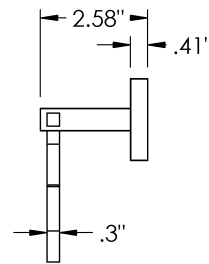

Product Type

Single

Material

Brass

Product Style

Hooded | Ring

Gen - Toilet Paper Holder

MECHANICAL DATA