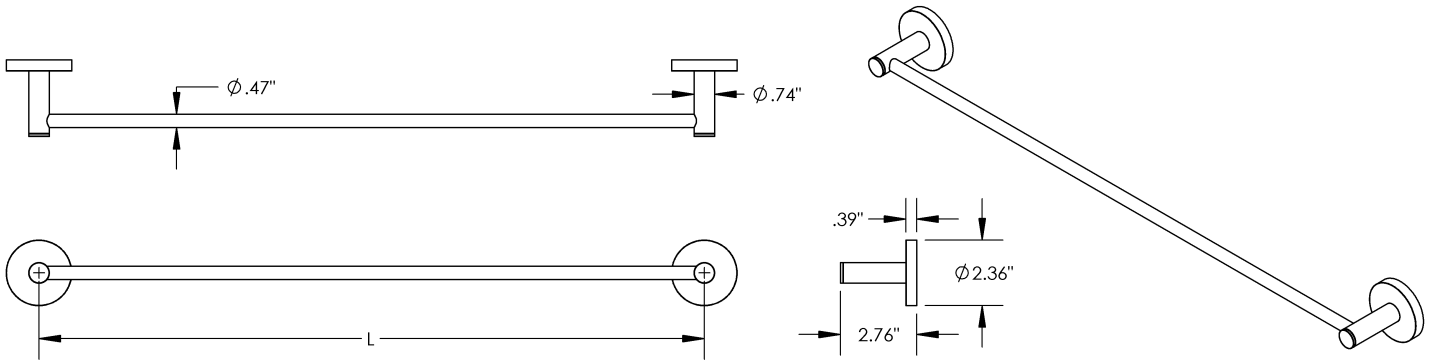

Brushed Nickel

Old World Bronze

Polished Brass

Polished Nickel

Rose Gold

Satin Nickel

Venetian Bronze

Length
18" | 24"

Material
Brass

Baha - Towel Bar

MECHANICAL DATA

INSTALLATION

Includes stainless steel screws to install into adequate structural blocking

HARDWARE

Quantity : 4

Quantity : 4