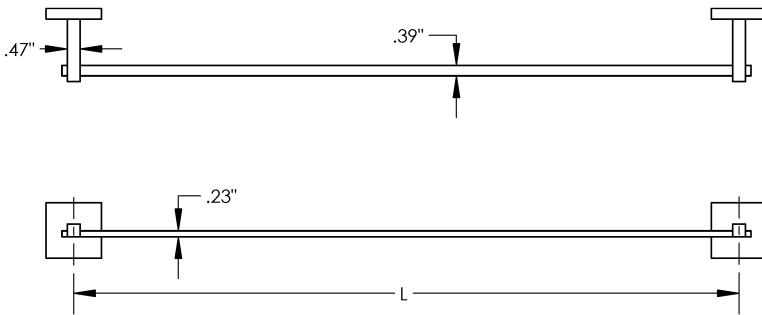

Length

18" | 24"

Material

Brass

Edo - Towel Bar

MECHANICAL DATA

INSTALLATION

Includes stainless steel screws to install into adequate structural blocking