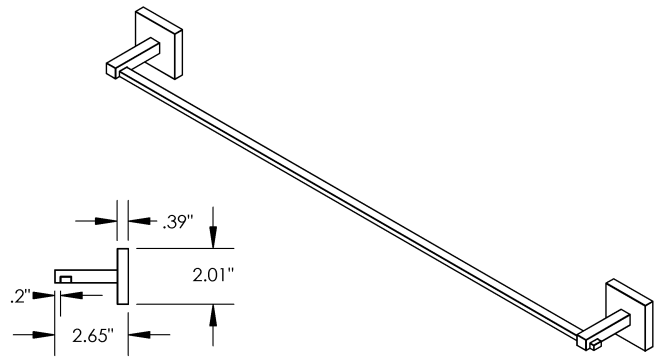

Length

18" | 24"

Material

Brass

Edo - Towel Bar

MECHANICAL DATA

INSTALLATION

Includes stainless steel screws to install into adequate structural blocking