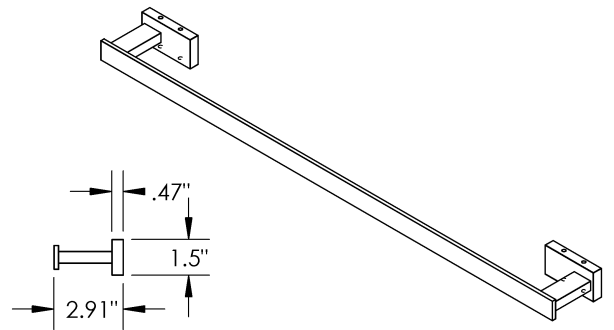

Length
18" | 24"

Material
Brass

Incas - Towel Bar

MECHANICAL DATA

INSTALLATION

Includes stainless steel screws to install into adequate structural blocking

HARDWARE

Quantity : 4