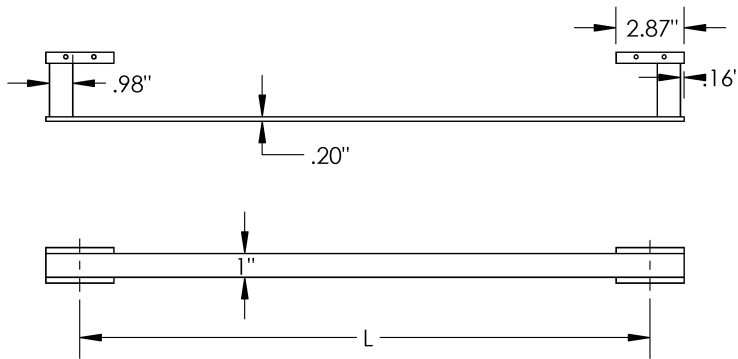

Length
18" | 24"

Material
Brass

Incas - Towel Bar

MECHANICAL DATA

INSTALLATION

Includes stainless steel screws to install into adequate structural blocking

HARDWARE

Quantity : 4