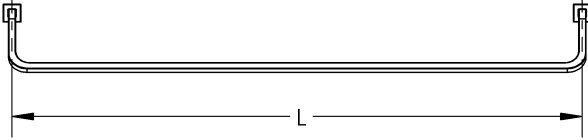

MECHANICAL DATA

INSTALLATION

Includes stainless steel screws to install into adequate structural blocking

HARDWARE

Quantity : 4

Quantity : 4

Quantity : 1

PRODUCT FAMILY