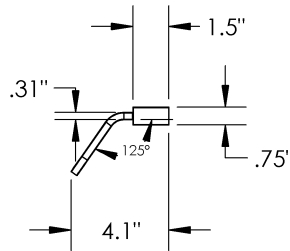

Satin Nickel

Venetian Bronze

**Length**  
18" | 24"

**Material**  
Brass

## MECHANICAL DATA