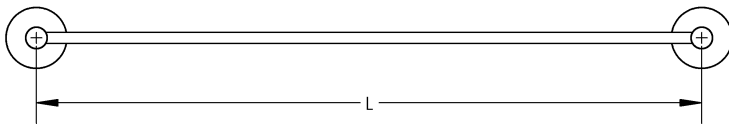

Length
18" | 24"

Material
Brass

Pente - Towel Bar

MECHANICAL DATA

INSTALLATION

Includes stainless steel screws to install into adequate structural blocking

HARDWARE

Quantity : 4