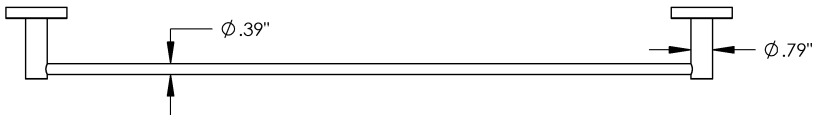

Length
18" | 24"

Material
Brass

Pente - Towel Bar

MECHANICAL DATA

INSTALLATION

Includes stainless steel screws to install into adequate structural blocking

HARDWARE

Quantity : 4