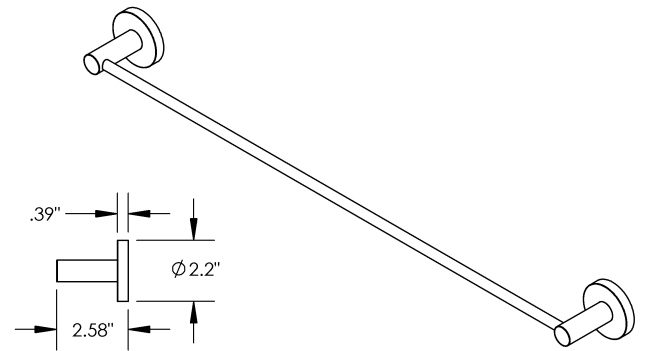

Length
18" | 24"

Material
Brass

Pente - Towel Bar

MECHANICAL DATA

INSTALLATION

Includes stainless steel screws to install into adequate structural blocking

HARDWARE

Quantity : 4