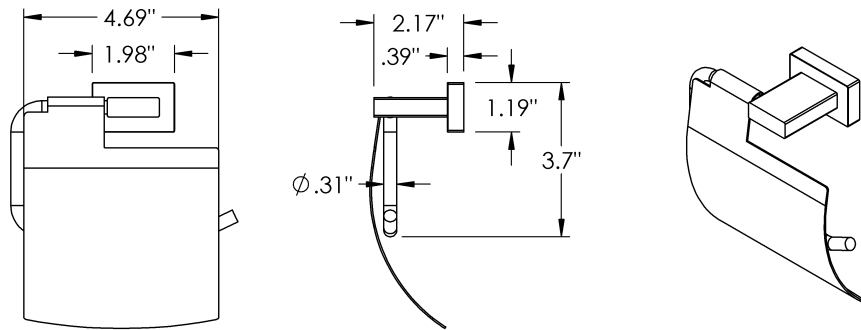

Product Type

Single

Material

Brass

Product Style

Hooded | Arm

Tori - Toilet Paper Holder

MECHANICAL DATA