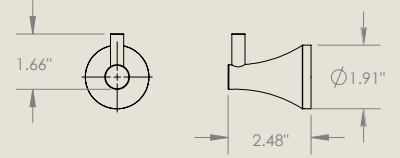

Toilet Paper Holder Ring
- Brushed Brass
SKU: EY-FI9H-TH-MP-VMB-S-RG-SM

Toilet Paper Holder Ring
- Polished Brass
SKU: EY-FUVP-TH-MP-PB-S-RG-SM

SALTE

Brushed & Polished Brass

Robe Hook - Brushed Brass
SKU: EY-FS80-RB-MP-VMB-S-CM