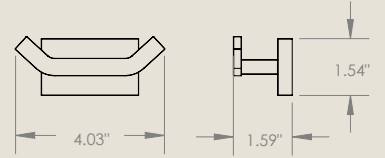

Toilet Paper Holder Ring
- Polished Brass
SKU: EY-FUVP-TH-MP-PB-S-RG-SM

LIZE

Brushed & Polished Brass

Robe Hook Dual - Brushed Brass
SKU: EY-FI9H-RB-MP-VMB-D-CM

Robe Hook Dual - Polished Brass
SKU: EY-FI9H-TB-MP-VMB-24-S