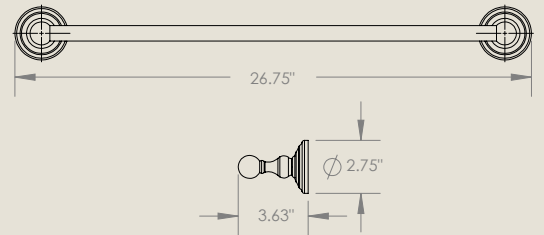

Towel Bar - Polished Brass
SKU: EY-FUVP-TB-MP-PB-24-S

Toilet Paper Holder - Brushed Brass
SKU: EY-FUVP-TH-MP-VMB-S-STD-SM

Toilet Paper Holder - Brushed Brass
SKU: EY-FUVP-TH-MP-PB-S-STD-SM

Toilet Paper Holder Ring
- Brushed Brass
SKU: EY-FUVP-TH-MP-VMB-S-RG-SM