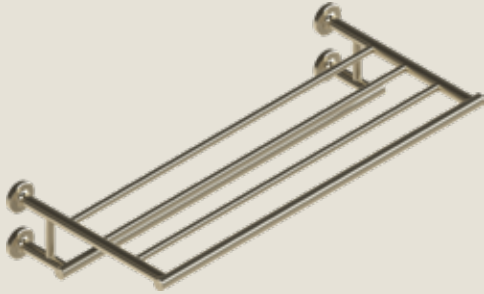

Towel Bar - Brushed Brass
SKU: EY-FWUR-TB-MP-VMB-24-S

Towel Bar - Polished Brass
SKU: EY-FWUR-TB-MP-PB-24-S

Towel Bar Dual - Brushed Brass
SKU: EY-FWUR-TB-MP-VMB-24-D

Towel Bar Dual - Polished Brass
SKU: EY-FWUR-TB-MP-PB-24-D

Towel Shelf - Brushed Brass
SKU: EY-FWUR-TB-MP-VMB-24-TR

Towel Shelf - Brushed Brass
SKU: EY-FWUR-TB-MP-PB-24-TR

Robe Hook - Brushed Brass
SKU: EY-FWUR-TH-MP-VMB-S-PV-SM

Toilet Paper Holder
- Polished Brass
SKU: EY-FWUR-TH-MP-PB-S-PV-SM