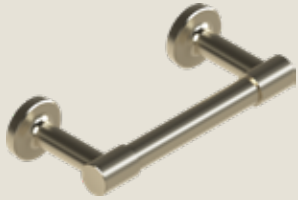

Robe Hook - Brushed Brass
SKU: EY-FWUR-RB-MP-VMB-S-CM

Robe Hook - Polished Brass
SKU: EY-FWUR-RB-MP-PB-S-CM

Towel Ring - Brushed Brass
SKU: EY-FWUR-TB-MP-BF-8-RG

Towel Ring - Polished Brass
SKU: EY-FWUR-TB-MP-PB-8-RG

Towel Bar - Brushed Brass
SKU: EY-FWUR-TB-MP-VMB-24-S

Towel Bar - Polished Brass
SKU: EY-FWUR-TB-MP-PB-24-S

Towel Bar Dual - Brushed Brass
SKU: EY-FWUR-TB-MP-VMB-24-D

Towel Bar Dual - Polished Brass
SKU: EY-FWUR-TB-MP-PB-24-D

Towel Shelf - Brushed Brass
SKU: EY-FWUR-TB-MP-VMB-24-TR

Towel Shelf - Brushed Brass
SKU: EY-FWUR-TB-MP-PB-24-TR

Robe Hook - Brushed Brass
SKU: EY-FWUR-TH-MP-VMB-S-PV-SM

Toilet Paper Holder
- Polished Brass
SKU: EY-FWUR-TH-MP-PB-S-PV-SM