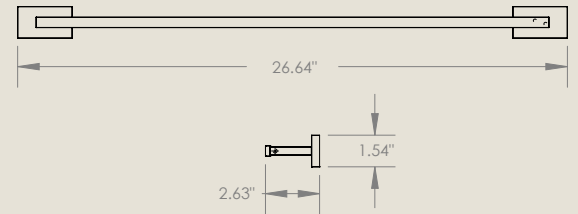

Towel Bar - Polished Brass
SKU: EY-FI9H-TB-MP-PB-24-S