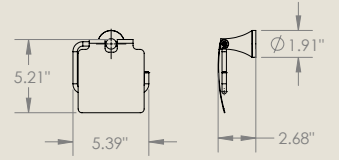

Robe Hook - Polished Brass
SKU: EY-FS80-RB-MP-PB-S-CM

Towel Bar - Brushed Brass
SKU: EY-FS80-TB-MP-VMB-24-S

Towel Bar- Polished Brass
SKU: EY-FS80-TB-MP-PB-24-S

Hooded Toilet Paper Holder
- Brushed Brass
SKU: EY-FS80-TH-MP-VMB-S-H-SM