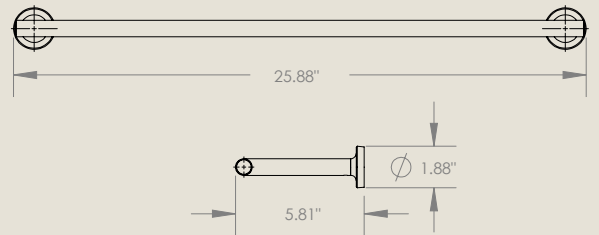

Towel Bar - Brushed Brass
SKU: EY-FWUR-TB-MP-VMB-24-S

Towel Bar - Polished Brass
SKU: EY-FWUR-TB-MP-PB-24-S

Towel Bar Dual - Brushed Brass
SKU: EY-FWUR-TB-MP-VMB-24-D

Towel Bar Dual - Polished Brass
SKU: EY-FWUR-TB-MP-PB-24-D