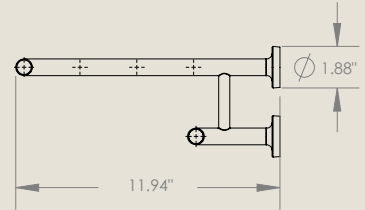

Robe Hook - Brushed Brass
SKU: EY-FWUR-TH-MP-VMB-S-PV-SM