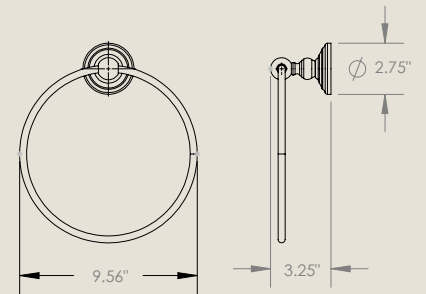

Towel Ring - Polished Brass
SKU: EY-FG3S-TB-MP-VMB-7-RG