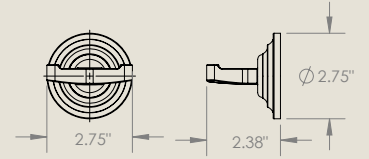

Robe Hook - Polished Brass
SKU: EY-FUVP-RB-MP-PB-D-CM