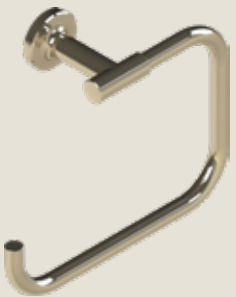

Robe Hook - Brushed Brass
SKU: EY-FWUR-RB-MP-VMB-S-CM

Robe Hook - Polished Brass
SKU: EY-FWUR-RB-MP-PB-S-CM

Towel Ring - Brushed Brass
SKU: EY-FWUR-TB-MP-BF-8-RG

Towel Ring - Polished Brass
SKU: EY-FWUR-TB-MP-PB-8-RG

Towel Bar - Brushed Brass
SKU: EY-FWUR-TB-MP-VMB-24-S

Towel Bar - Polished Brass
SKU: EY-FWUR-TB-MP-PB-24-S

Towel Bar Dual - Brushed Brass
SKU: EY-FWUR-TB-MP-VMB-24-D

Towel Bar Dual - Polished Brass
SKU: EY-FWUR-TB-MP-PB-24-D