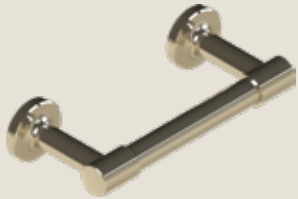

Towel Bar - Brushed Brass
SKU: EY-FWUR-TB-MP-VMB-24-S

Towel Bar - Polished Brass
SKU: EY-FWUR-TB-MP-PB-24-S

Towel Bar Dual - Brushed Brass
SKU: EY-FWUR-TB-MP-VMB-24-D

Towel Bar Dual - Polished Brass
SKU: EY-FWUR-TB-MP-PB-24-D

Towel Shelf - Brushed Brass
SKU: EY-FWUR-TB-MP-VMB-24-TR

Towel Shelf - Brushed Brass
SKU: EY-FWUR-TB-MP-PB-24-TR

Robe Hook - Brushed Brass
SKU: EY-FWUR-TH-MP-VMB-S-PV-SM

Toilet Paper Holder
- Polished Brass
SKU: EY-FWUR-TH-MP-PB-S-PV-SM