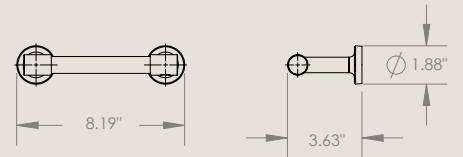

Toilet Paper Holder
- Polished Brass
SKU: EY-FWUR-TH-MP-PB-S-PV-SM