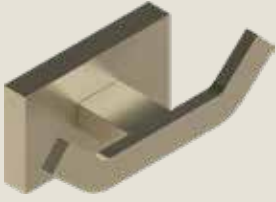

Robe Hook Dual - Brushed Brass
SKU: EY-FI9H-RB-MP-VMB-D-CM