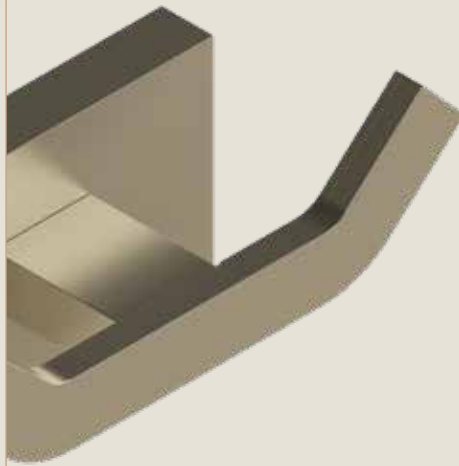

O3

LIZE

Brushed & Polished
Brass Finish