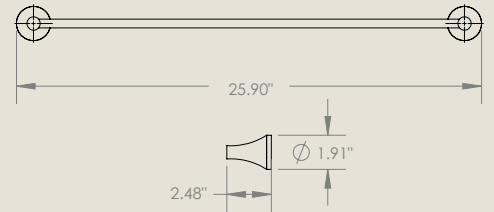

Towel Bar- Polished Brass
SKU: EY-FS80-TB-MP-PB-24-S