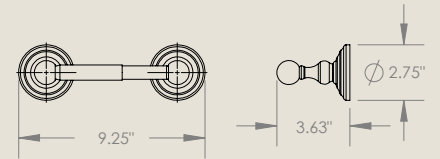

Towel Bar - Polished Brass
SKU: EY-FUVP-TB-MP-PB-24-S

Toilet Paper Holder - Brushed Brass
SKU: EY-FUVP-TH-MP-VMB-S-STD-SM

Toilet Paper Holder - Brushed Brass
SKU: EY-FUVP-TH-MP-PB-S-STD-SM

Toilet Paper Holder Ring
- Brushed Brass
SKU: EY-FUVP-TH-MP-VMB-S-RG-SM