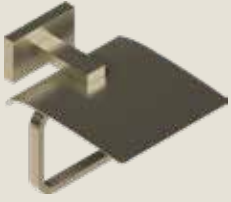

Towel Bar - Polished Brass
SKU: EY-FUVP-TB-MP-PB-24-S

Toilet Paper Holder - Brushed Brass
SKU: EY-FUVP-TH-MP-VMB-S-STD-SM

Toilet Paper Holder - Brushed Brass
SKU: EY-FUVP-TH-MP-PB-S-STD-SM

Toilet Paper Holder Ring
- Brushed Brass
SKU: EY-FUVP-TH-MP-VMB-S-RG-SM

Toilet Paper Holder Ring
- Polished Brass
SKU: EY-FUVP-TH-MP-PB-S-RG-SM

LIZE

Brushed & Polished Brass

Robe Hook Dual - Brushed Brass
SKU: EY-FI9H-RB-MP-VMB-D-CM

Robe Hook Dual - Polished Brass
SKU: EY-FI9H-TB-MP-VMB-24-S

Towel Bar - Brushed Brass
SKU: EY-FWUR-TB-MP-BF-8-RG

Towel Bar - Polished Brass
SKU: EY-FI9H-TB-MP-PB-24-S

Hooded Toilet Paper Holder
- Brushed Brass
SKU: EY-FTF9-TH-MP-SNF-S-H-SM

Hooded Toilet Paper Holder
- Polished Brass
SKU: EY-FI9H-TH-MP-PB-S-H-SM