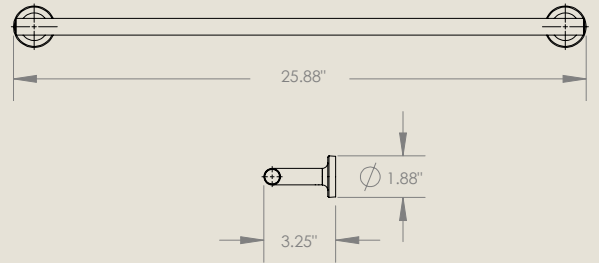

Towel Bar - Brushed Brass
SKU: EY-FWUR-TB-MP-VMB-24-S

Towel Bar - Polished Brass
SKU: EY-FWUR-TB-MP-PB-24-S

Towel Bar Dual - Brushed Brass
SKU: EY-FWUR-TB-MP-VMB-24-D

Towel Bar Dual - Polished Brass
SKU: EY-FWUR-TB-MP-PB-24-D