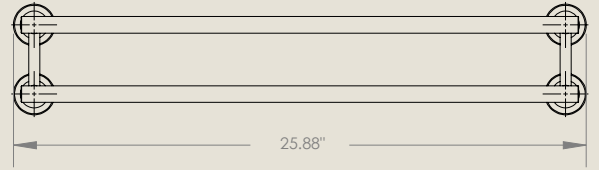

Towel Shelf - Brushed Brass
SKU: EY-FWUR-TB-MP-VMB-24-TR