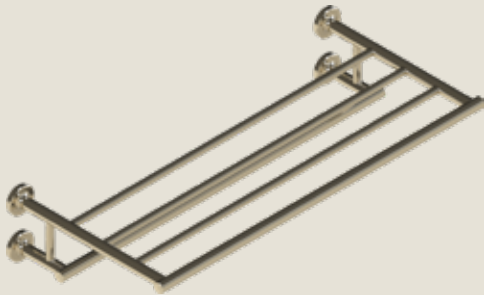

Towel Bar - Brushed Brass
SKU: EY-FWUR-TB-MP-VMB-24-S

Towel Bar - Polished Brass
SKU: EY-FWUR-TB-MP-PB-24-S

Towel Bar Dual - Brushed Brass
SKU: EY-FWUR-TB-MP-VMB-24-D

Towel Bar Dual - Polished Brass
SKU: EY-FWUR-TB-MP-PB-24-D

Towel Shelf - Brushed Brass
SKU: EY-FWUR-TB-MP-VMB-24-TR

Towel Shelf - Brushed Brass
SKU: EY-FWUR-TB-MP-PB-24-TR

Robe Hook - Brushed Brass
SKU: EY-FWUR-TH-MP-VMB-S-PV-SM

Toilet Paper Holder
- Polished Brass
SKU: EY-FWUR-TH-MP-PB-S-PV-SM