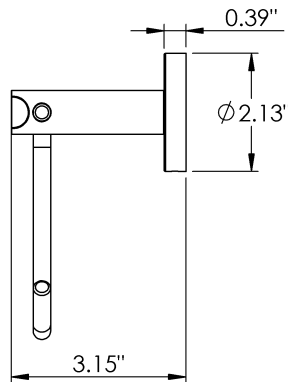

Product Type

Dual | Single

Material

Metal

Product Style

Arm | Hooded | Pivoted | Ring | Standard | Vertical Arm

Capri - Toilet Paper Holder

MECHANICAL DATA