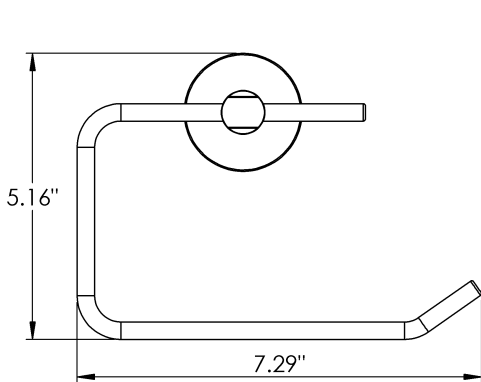

Product Type

Dual | Single

Material

Metal

Product Style

Arm | Hooded | Pivoted | Ring | Standard | Vertical Arm

Capri - Toilet Paper Holder

MECHANICAL DATA