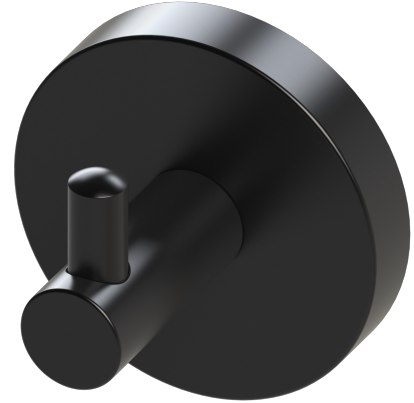

EL YOKU

ABBREVIATION LEGEND

Standard Finish

Chrome

Matte Black

Satin

Custom Finish

Brushed Brass

Brushed Chrome

Brushed Nickel

Old World Bronze

Polished Brass

Polished Nickel

Rose Gold

Satin Nickel

Venetian Bronze

Product Type

Single

Material

Metal

Hydra - Robe Hook

MECHANICAL DATA

INSTALLATION

Includes stainless steel screws to install into adequate structural blocking