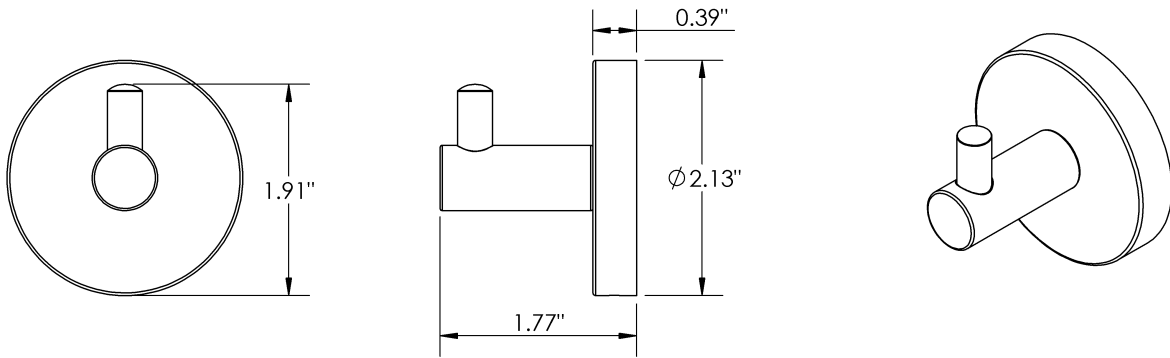

Product Type

Single

Material

Metal

Hydra - Robe Hook

MECHANICAL DATA

INSTALLATION

Includes stainless steel screws to install into adequate structural blocking