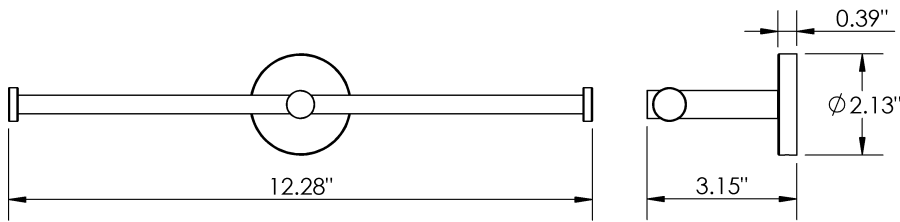

Product Type

Dual | Single

Material

Metal

Product Style

Arm | Hooded | Pivoted | Ring | Standard | Vertical Arm

Nikko - Toilet Paper Holder

MECHANICAL DATA

INSTALLATION

Includes stainless steel screws to install into adequate structural blocking

HARDWARE

Quantity : 2

Quantity : 2

Quantity : 1

PRODUCT FAMILY