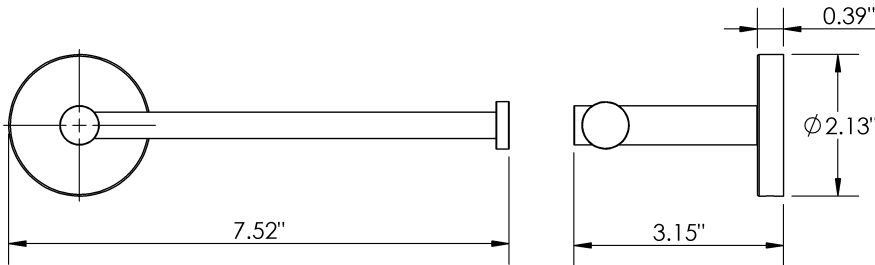

Dual | Single

Material

Metal

Product Style

Arm | Hooded | Pivoted | Ring | Standard | Vertical Arm

Nikko - Toilet Paper Holder

MECHANICAL DATA

INSTALLATION