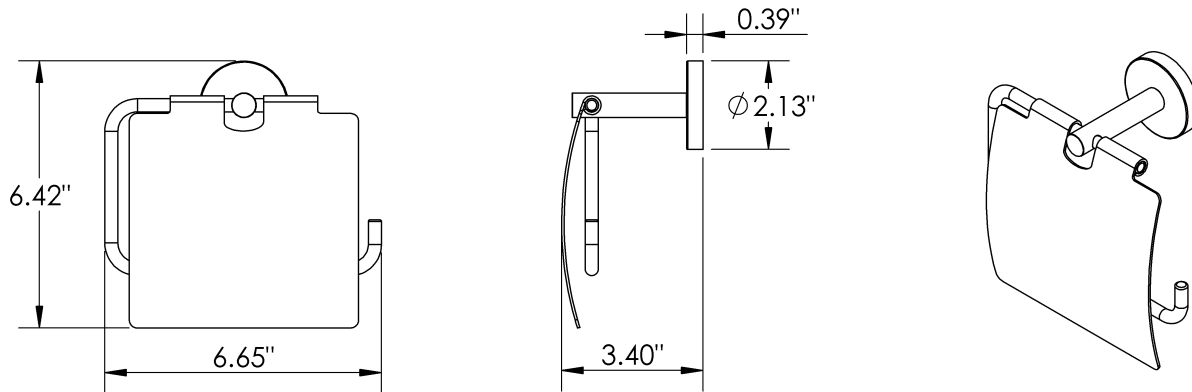

Product Type

Dual | Single

Material

Metal

Product Style

Arm | Hooded | Pivoted | Ring | Standard | Vertical Arm

Nikko - Toilet Paper Holder

MECHANICAL DATA

INSTALLATION

Includes stainless steel screws to install into adequate structural blocking

HARDWARE

Quantity : 2

Quantity : 2

Quantity : 1

PRODUCT FAMILY