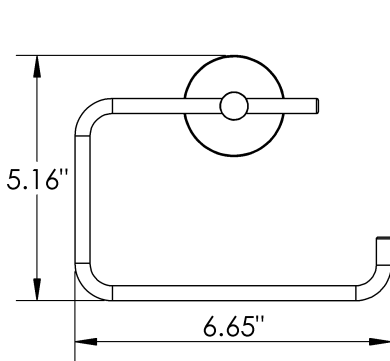

Product Type

Dual | Single

Material

Metal

Product Style

Arm | Hooded | Pivoted | Ring | Standard | Vertical Arm

Nikko - Toilet Paper Holder

MECHANICAL DATA