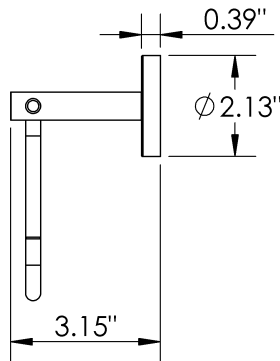

Product Type

Dual | Single

Material

Metal

Product Style

Arm | Hooded | Pivoted | Ring | Standard | Vertical Arm

Nikko - Toilet Paper Holder

MECHANICAL DATA