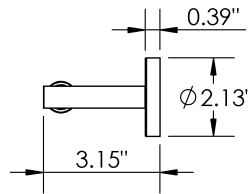

Product Type

Dual | Single

Material

Metal

Product Style

Arm | Hooded | Pivoted | Ring | Standard | Vertical Arm

Nikko - Toilet Paper Holder

MECHANICAL DATA