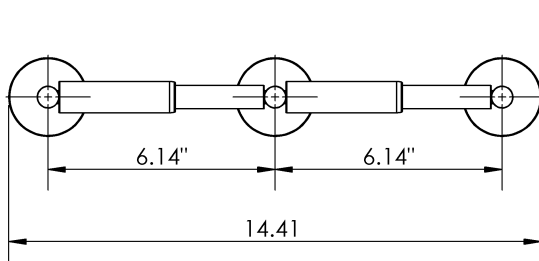

Product Type

Dual | Single

Material

Metal

Product Style

Arm | Hooded | Pivoted | Ring | Standard | Vertical Arm

Nikko - Toilet Paper Holder

MECHANICAL DATA