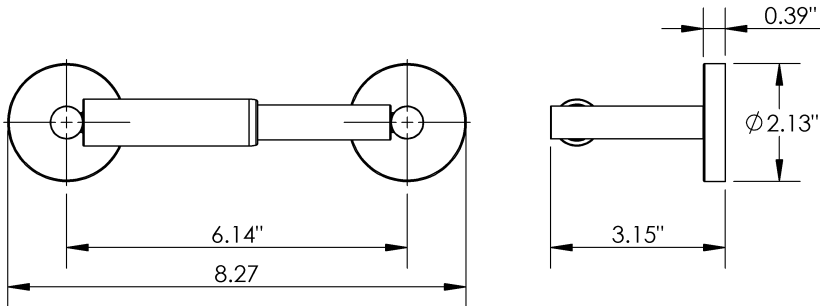

Product Type

Dual | Single

Material

Metal

Product Style

Arm | Hooded | Pivoted | Ring | Standard | Vertical Arm

Nikko - Toilet Paper Holder

MECHANICAL DATA

INSTALLATION

Includes stainless steel screws to install into adequate structural blocking

HARDWARE

Quantity : 4

Quantity : 4

Quantity : 1

PRODUCT FAMILY