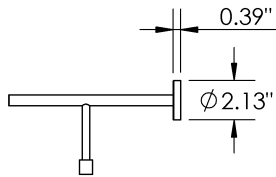

Nikko - Towel Bar

Length

18" | 24" | 30"

Diameter

6"

Material

Metal

MECHANICAL DATA