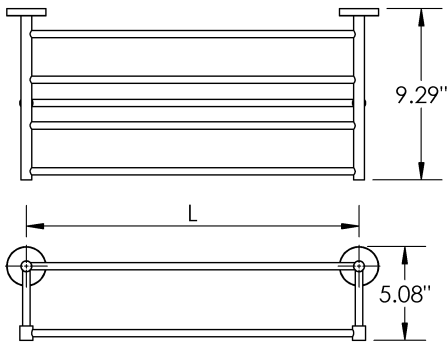

Nikko - Towel Bar

Length

18" | 24" | 30"

Diameter

6"

Material

Metal

MECHANICAL DATA

INSTALLATION

Includes stainless steel screws to install into adequate structural blocking

HARDWARE

Quantity : 4

Quantity : 4

Quantity : 1

PRODUCT FAMILY